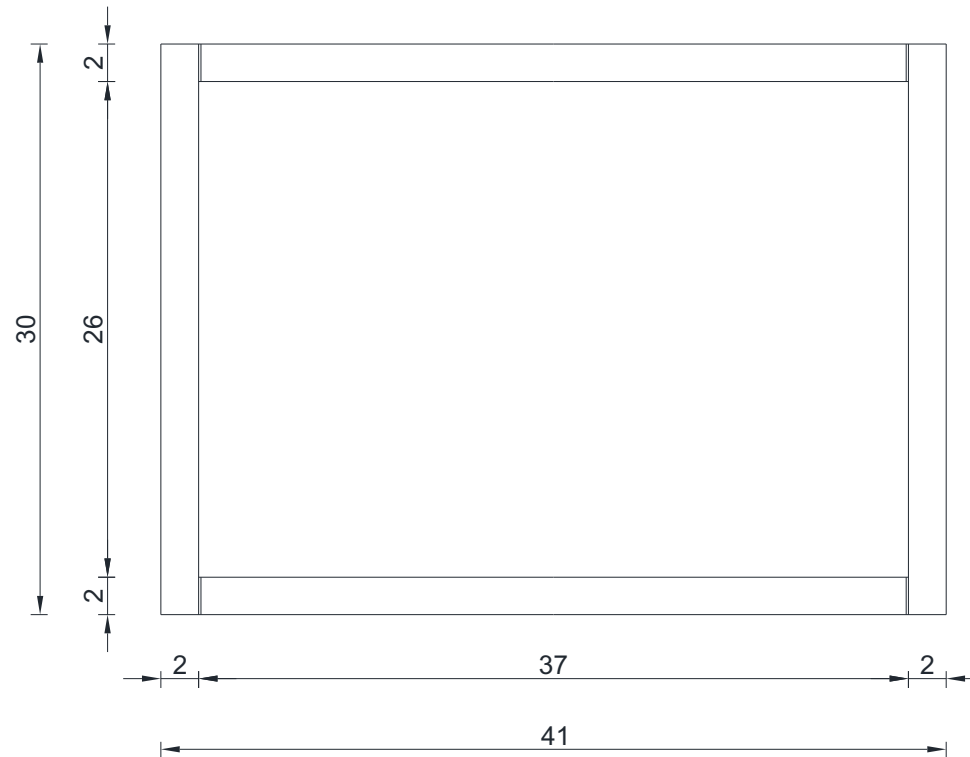

# NORWALK COLLECTION MIRROR

FRONT VIEW

HE-101-42-M

42"

# NORWALK COLLECTION MIRROR

---

SIDE VIEW

---

HE-101-42-M

**ALYA**  
Bath

# NORWALK COLLECTION MIRROR

---

TOP VIEW

---

HE-101-42-M