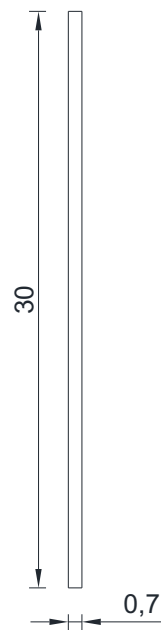

# NORWALK COLLECTION MIRROR

FRONT VIEW

HE-101-42-M

42"

# NORWALK COLLECTION MIRROR

---

SIDE VIEW

---

HE-101-42-M

**ALYA**  
Bath

# NORWALK COLLECTION MIRROR

---

TOP VIEW

---

HE-101-42-M